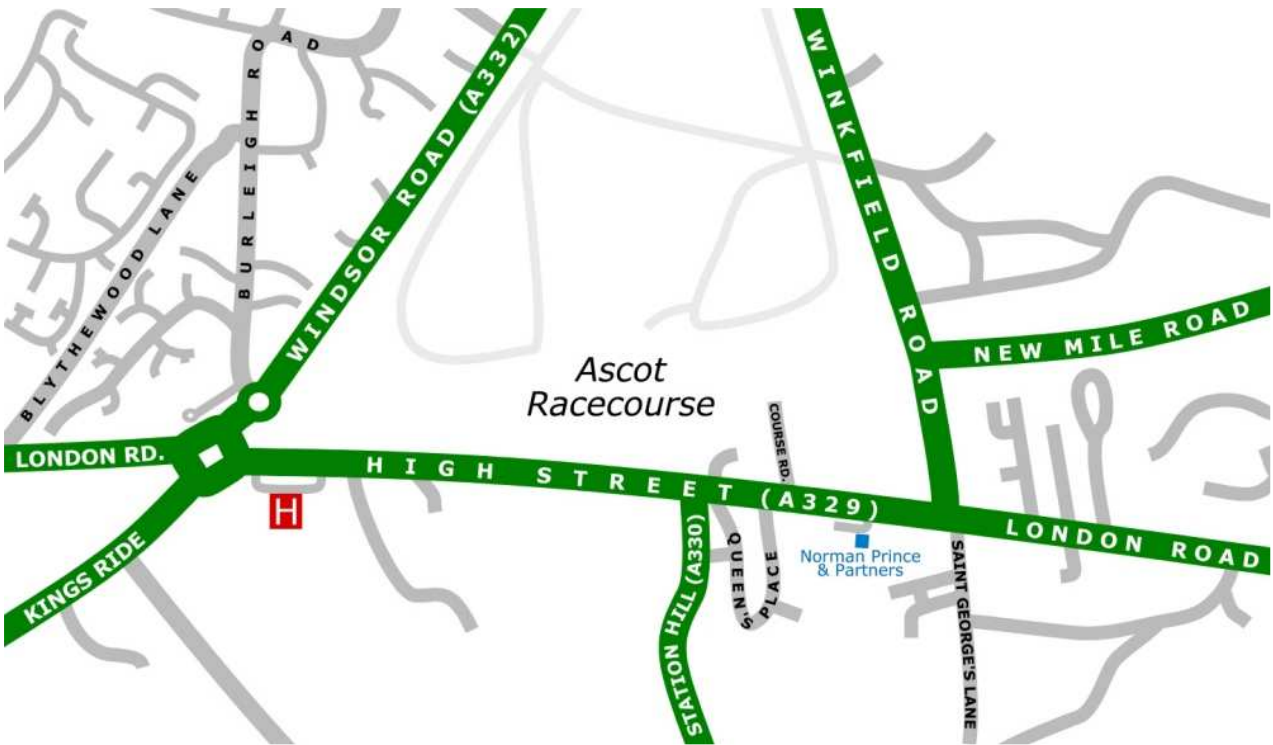

1 Hermitage Parade
Ascot
Berkshire SL5 7HE

Tel. (01344) 625511

We are located on the main High Street, opposite the racecourse, with a large free car park in front of the practice.
The nearest train station is Ascot, a 15 minute (uphill) walk away. There is a bus stop at Heatherwood Hospital, 20-25 mins walk away.